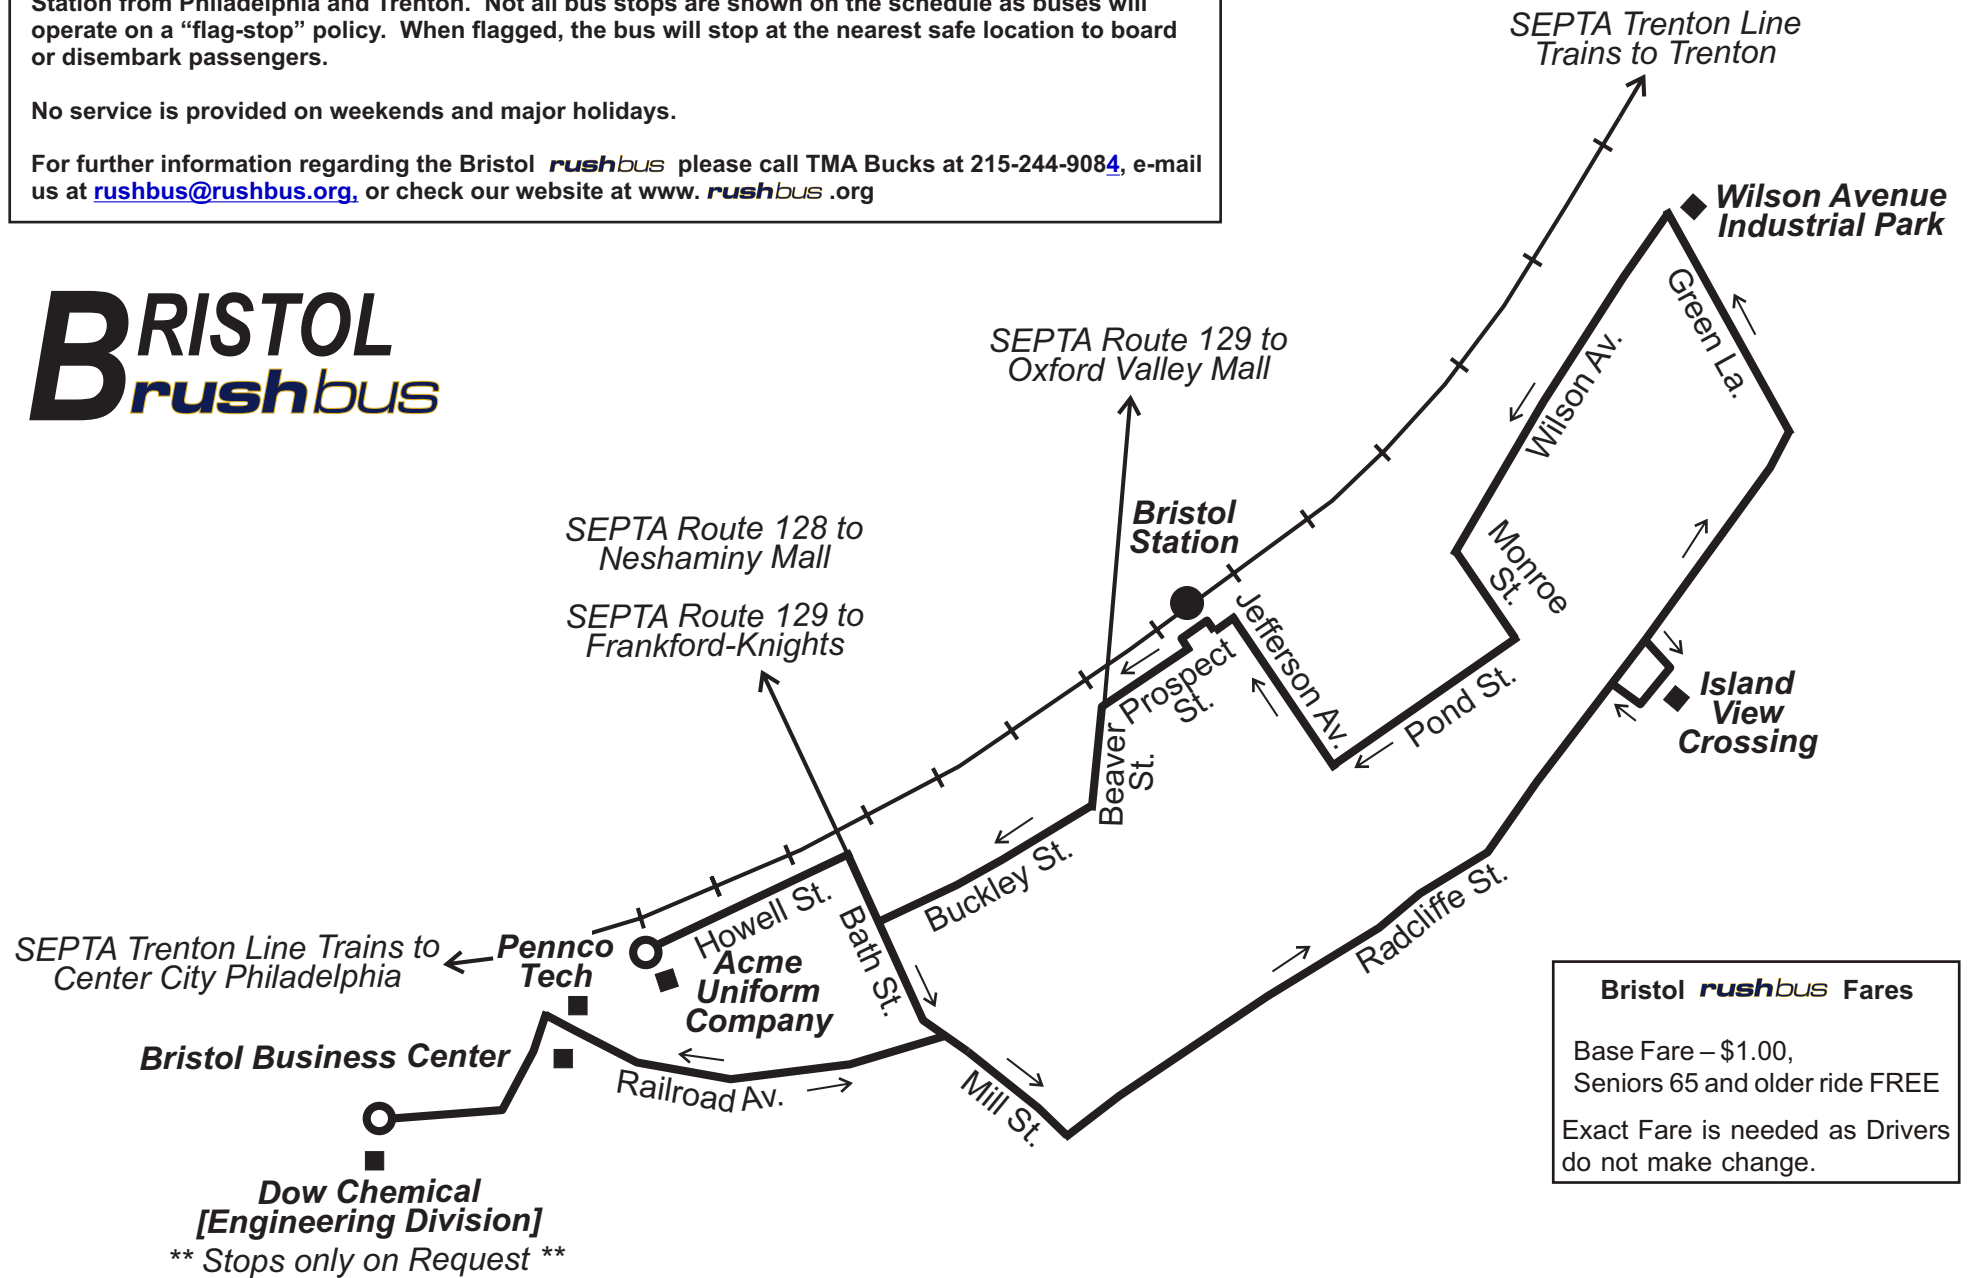

Times are approximate. Please allow a grace period of 10 minutes for arrival. Not all bus stops are shown on the schedule. The Bristol *rushbus* will wait for late arriving SEPTA trains at Bristol Station from Philadelphia and Trenton. Not all bus stops are shown on the schedule as buses will operate on a "flag-stop" policy. When flagged, the bus will stop at the nearest safe location to board or disembark passengers.

No service is provided on weekends and major holidays.

For further information regarding the Bristol *rushbus* please call TMA Bucks at 215-244-9084, e-mail us at rushbus@rushbus.org, or check our website at www.rushbus.org

BRISTOL *rushbus*

ADVERTISE
HERE!

Call
215-244-9084
for information

Bristol *rushbus* Fares
Base Fare – $1.00,
Seniors 65 and older ride FREE
Exact Fare is needed as Drivers do not make change.

Bristol *rushbus* vehicles are disabled accessible with wheelchair lifts.

Dow Chemical [Engineering Division]
** Stops only on Request **