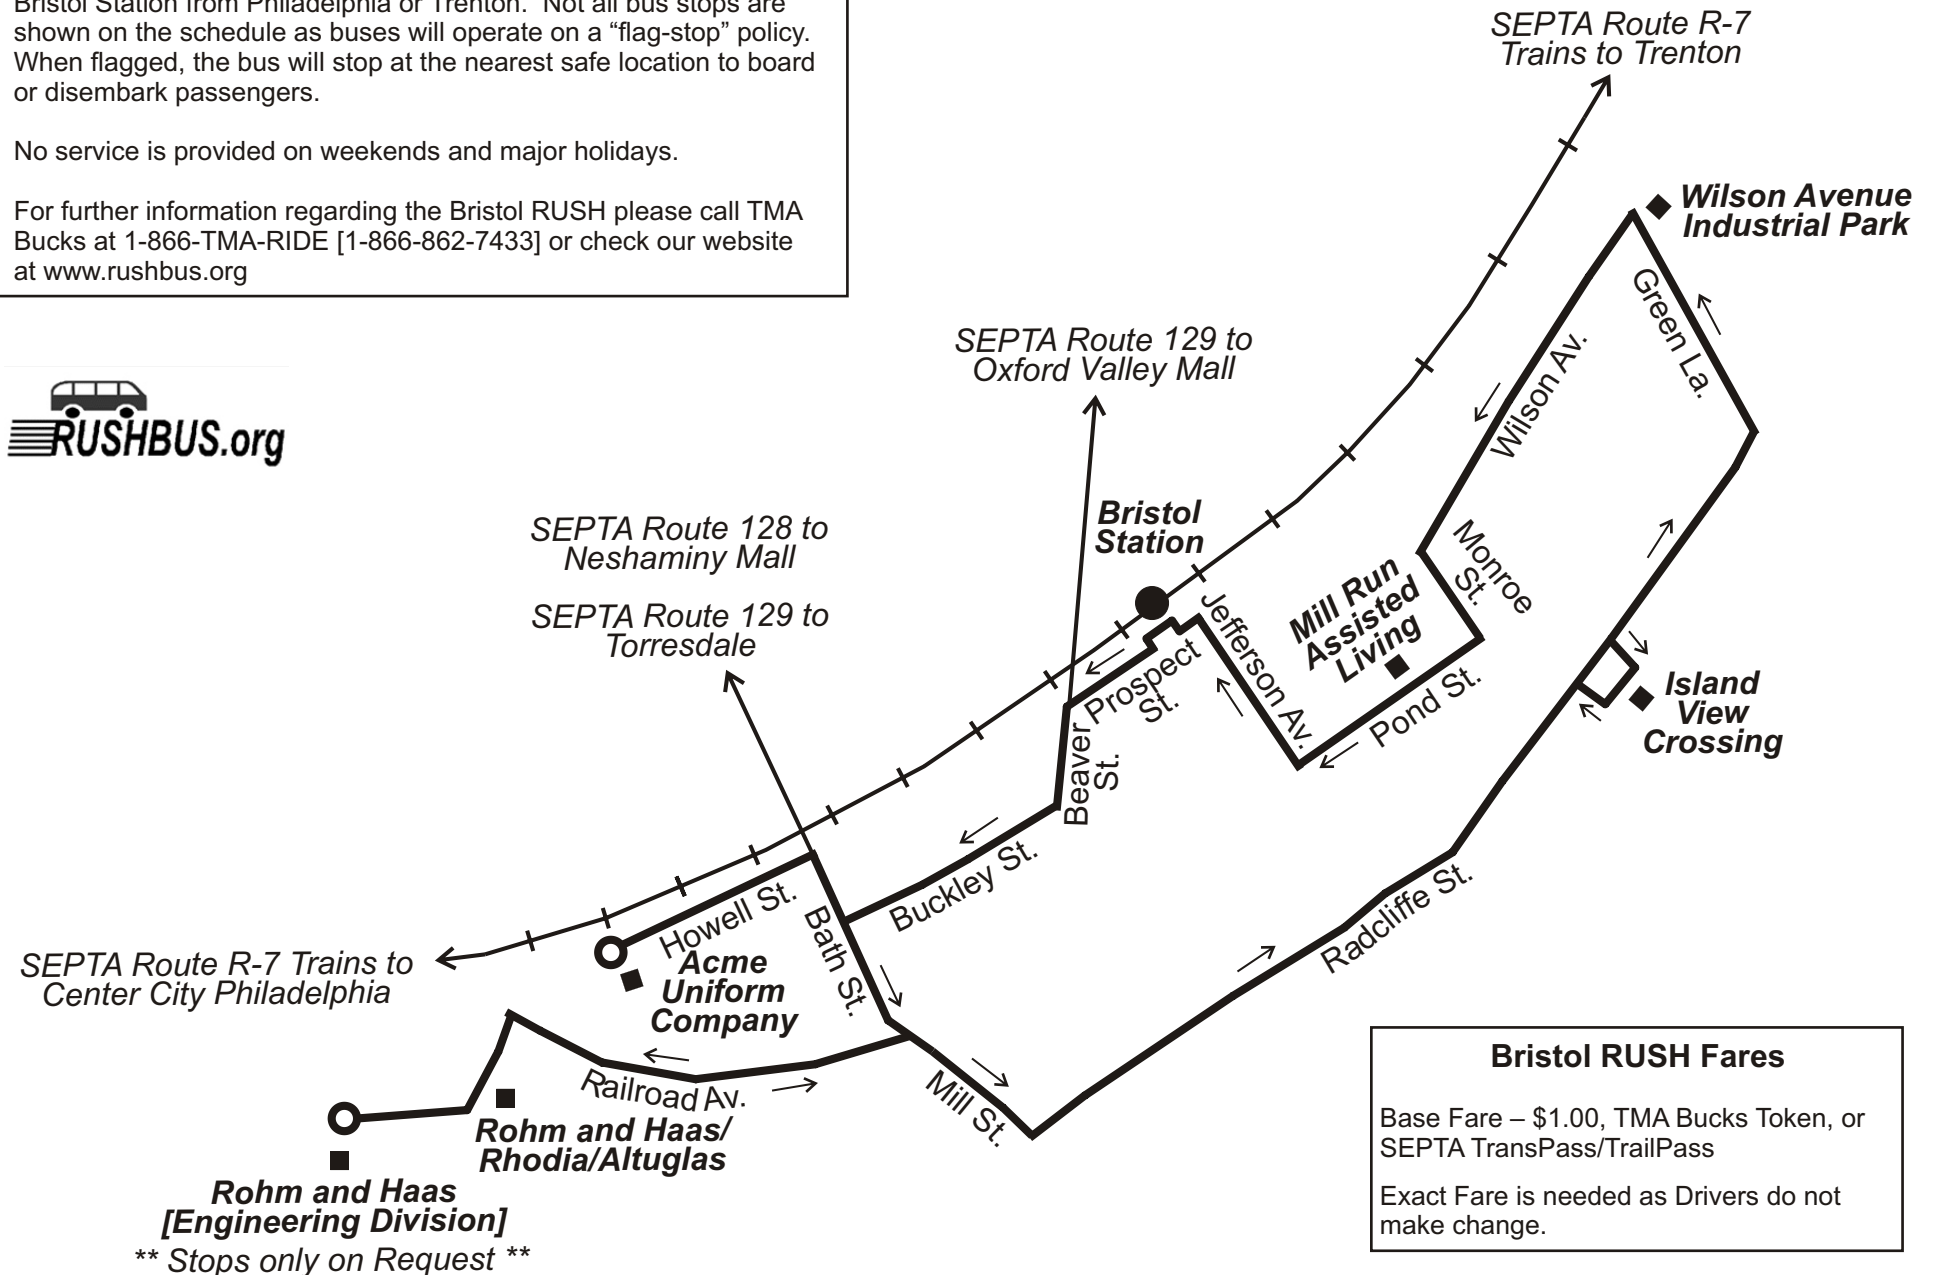

Love Your Bank At Last!

- Open 7 Days
- No Stupid Fees
- Legendary Service

Visit your nearest store, connect to commerceonline.com or call 1-888-751-9000.

America's Most Convenient Bank®
1-888-751-9000

Convenient locations throughout Metro New York, Metro Philadelphia, Metro Washington, DC and Southeast Florida

Member FDIC

Times are approximate. Please allow a grace period of 10 minutes for arrival. RUSH Buses will wait for late arriving SEPTA trains at Bristol Station from Philadelphia or Trenton. Not all bus stops are shown on the schedule as buses will operate on a "flag-stop" policy. When flagged, the bus will stop at the nearest safe location to board or disembark passengers.

No service is provided on weekends and major holidays.

For further information regarding the Bristol RUSH please call TMA Bucks at 1-866-TMA-RIDE [1-866-862-7433] or check our website at www.rushbus.org

Bristol RUSH Fares

Base Fare – $1.00, TMA Bucks Token, or SEPTA TransPass/TrailPass

Exact Fare is needed as Drivers do not make change.

Bristol RUSH buses are disabled accessible with wheelchair lifts.